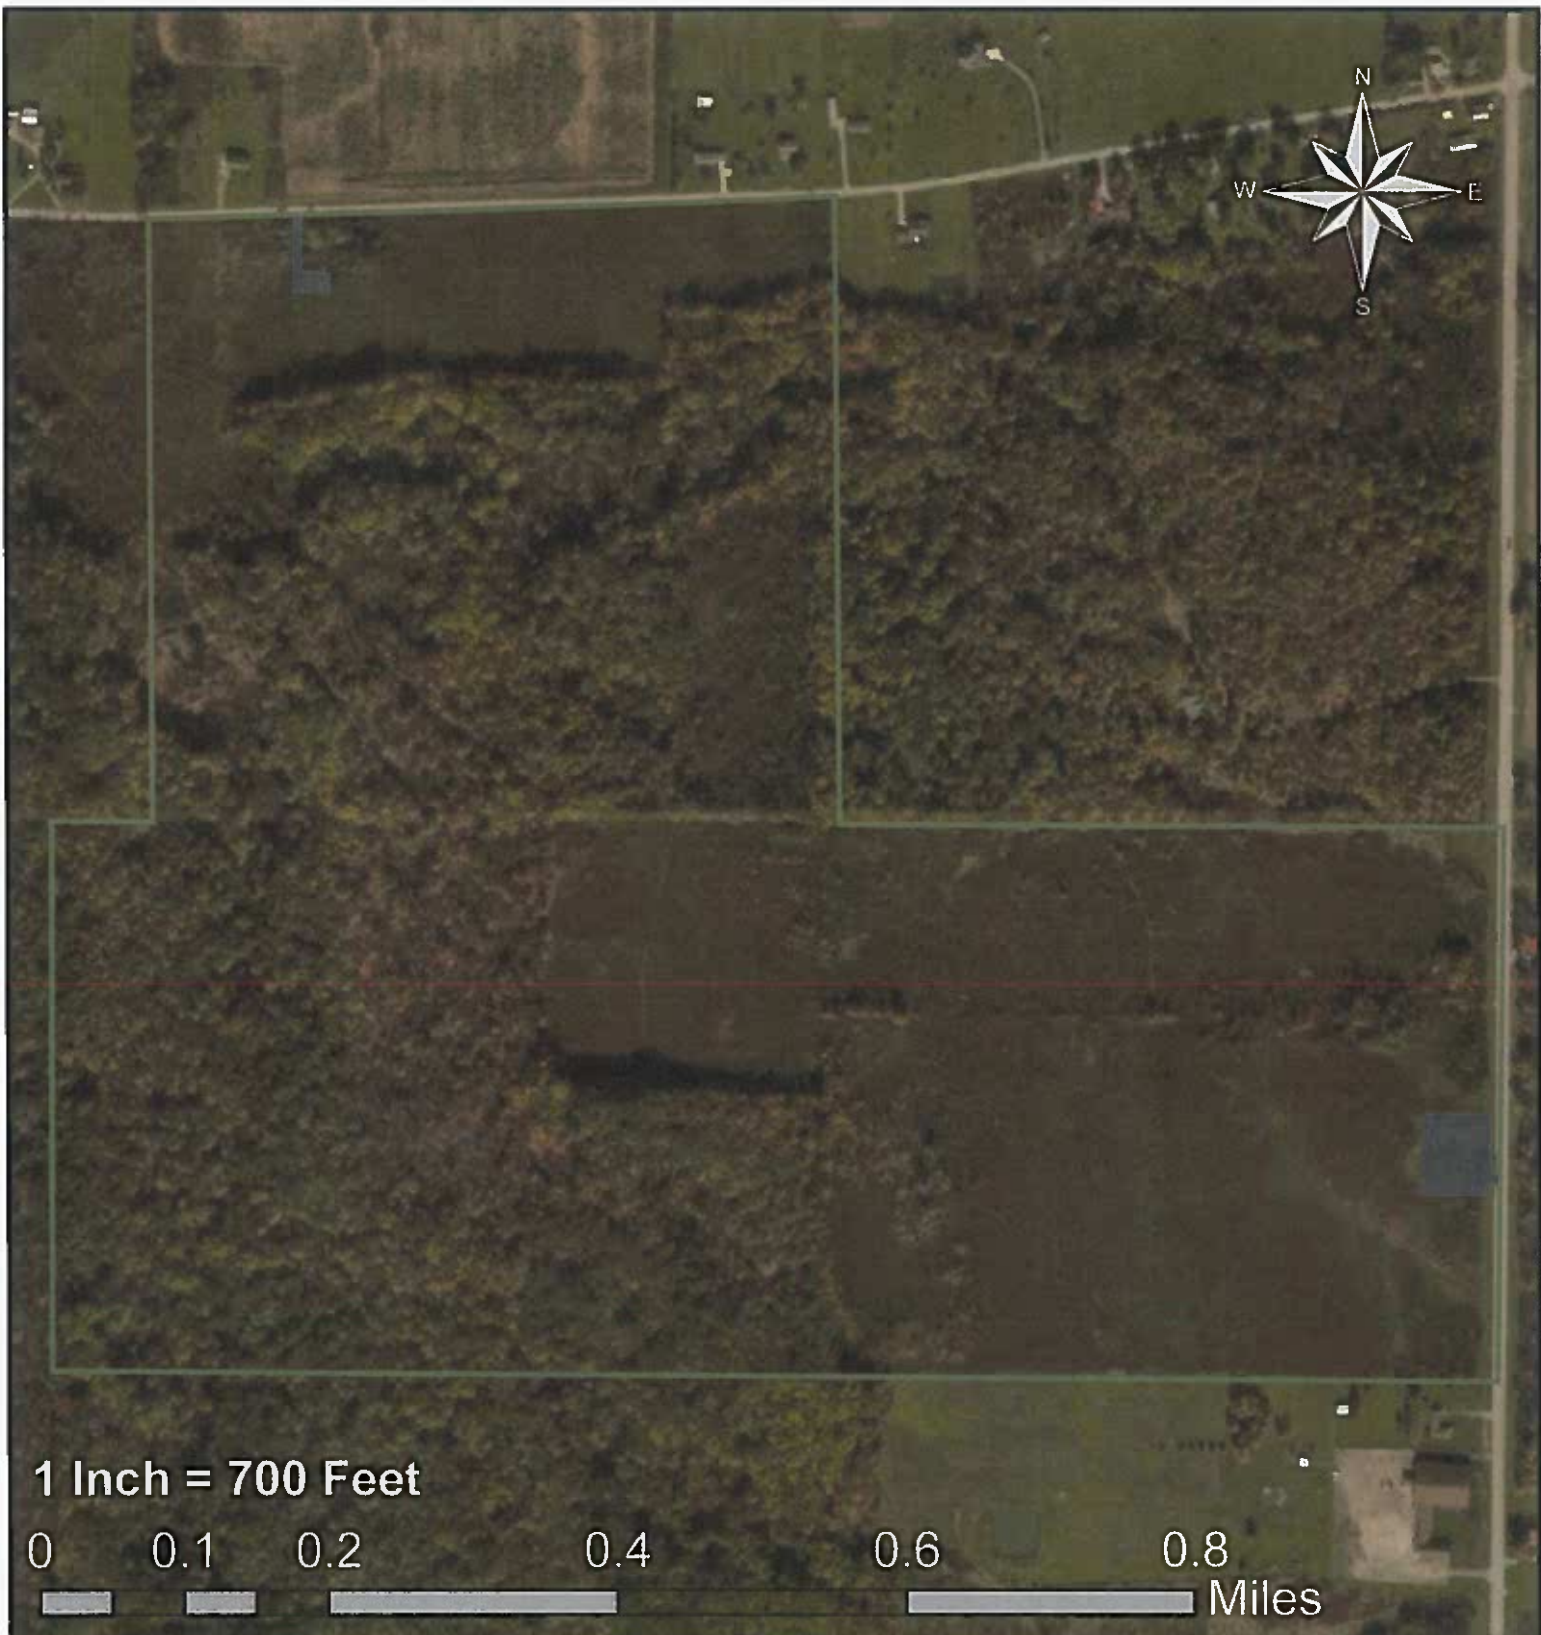

# Turkey Creek Metropark

State Line Rd. Conneaut, Ohio 44030

**Existing Features:**

**Ashtabula County Metroparks**

1 Inch = 1,400 Feet

0 0.15 0.3 0.6 0.9 1.2 Miles

1 Inch = 467 Feet

**Friends of Conneaut Creek Metropark**  
27 Blakeslee Rd.  
Conneaut, Ohio 44030